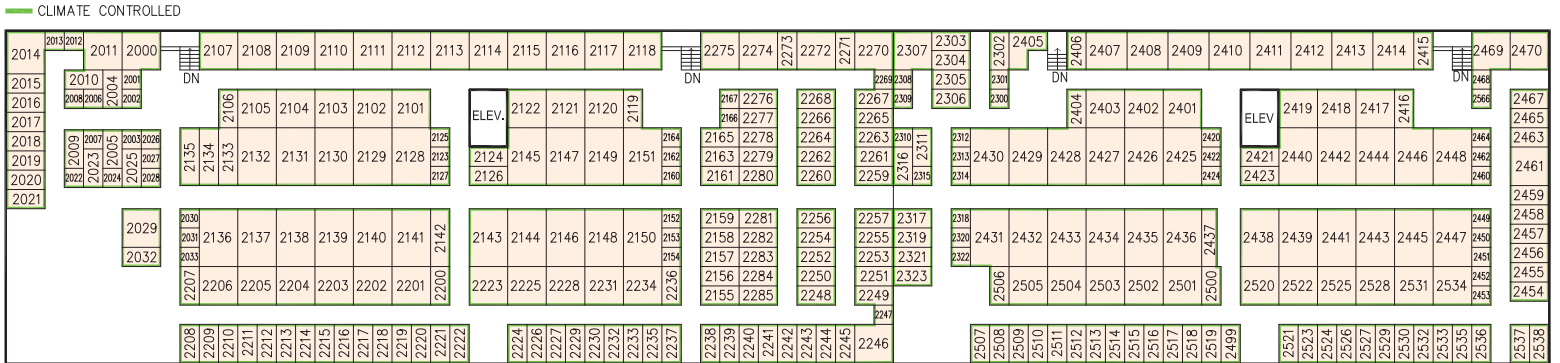

Size	Rate	YOUR ROOM #
5 x 5	\$ 44 ⁹⁵	
5 x 10	\$ 69 ⁹⁵	
10 x 10	\$109 ⁹⁵	
10 x 15	\$144 ⁹⁵	

Room sizes are approximated

RV/VEHICLE STORAGE

Size	Rate
9 x 18	\$ 94 ⁹⁵
10 x 25	\$114 ⁹⁵
10 x 31	\$124 ⁹⁵
10 x 34	\$124 ⁹⁵

Room sizes are approximated

SECOND FLOOR

MEZZANINE

FIRST FLOOR

U-Haul® Moving & Storage at Rainbow Blvd.

2450 North Rainbow Blvd., Las Vegas, NV 89108 - (702) 645-7544

E-Mail: todd_matney@uhaul.com

Mon-Thurs & Sat 7am-7pm ♦ Friday 7am-8pm ♦ Sunday 9am-5pm