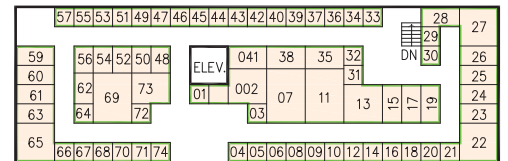

Size	Rate	YOUR ROOM #
5 x 5	\$ 44 ⁹⁵	
5 x 10	\$ 69 ⁹⁵	
10 x 10	\$109 ⁹⁵	
10 x 15	\$144 ⁹⁵	

Room sizes are approximated

RV/VEHICLE STORAGE

Size	Rate
9 x 18	\$ 94 ⁹⁵
10 x 25	\$114 ⁹⁵
10 x 31	\$124 ⁹⁵
10 x 34	\$124 ⁹⁵

Room sizes are approximated

SECOND FLOOR

MEZZANINE

FIRST FLOOR

U-Haul® Moving & Storage at Rainbow Blvd.

2450 North Rainbow Blvd., Las Vegas, NV 89108 - (702) 645-7544

E-Mail: todd_matney@uhaul.com

Mon-Thurs & Sat 7am-7pm ♦ Friday 7am-8pm ♦ Sunday 9am-5pm