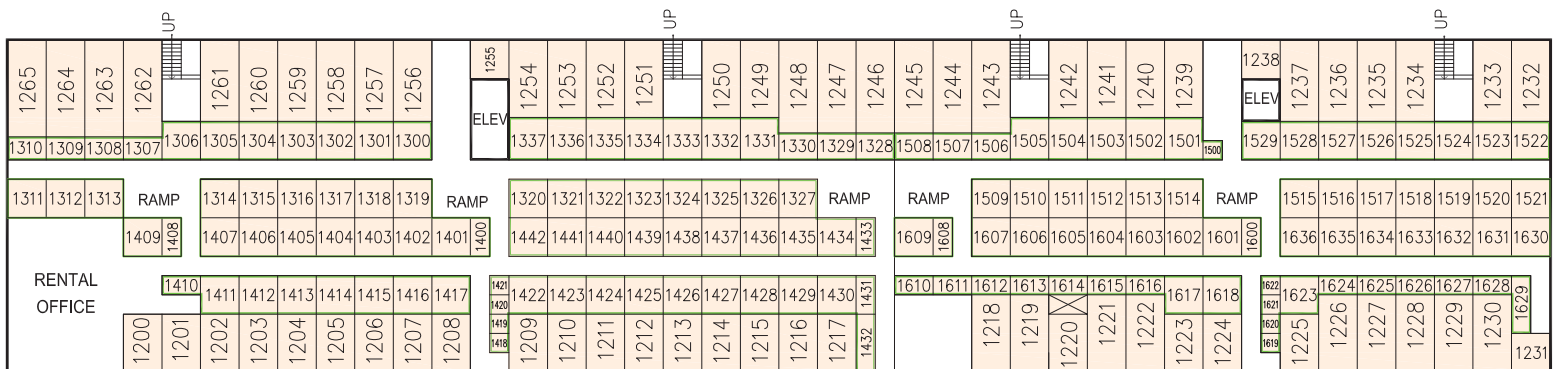

Size	Rate	YOUR ROOM #
5 x 5	\$ 44 ⁹⁵	
5 x 10	\$ 69 ⁹⁵	
10 x 10	\$109 ⁹⁵	
10 x 15	\$144 ⁹⁵	

Room sizes are approximated

RV/VEHICLE STORAGE

Size	Rate
9 x 18	\$ 94 ⁹⁵
10 x 25	\$114 ⁹⁵
10 x 31	\$124 ⁹⁵
10 x 34	\$124 ⁹⁵

Room sizes are approximated

SECOND FLOOR

MEZZANINE

FIRST FLOOR

U-Haul® Moving & Storage at Rainbow Blvd.

2450 North Rainbow Blvd., Las Vegas, NV 89108 - (702) 645-7544

E-Mail: todd_matney@uhaul.com

Mon-Thurs & Sat 7am-7pm ♦ Friday 7am-8pm ♦ Sunday 9am-5pm