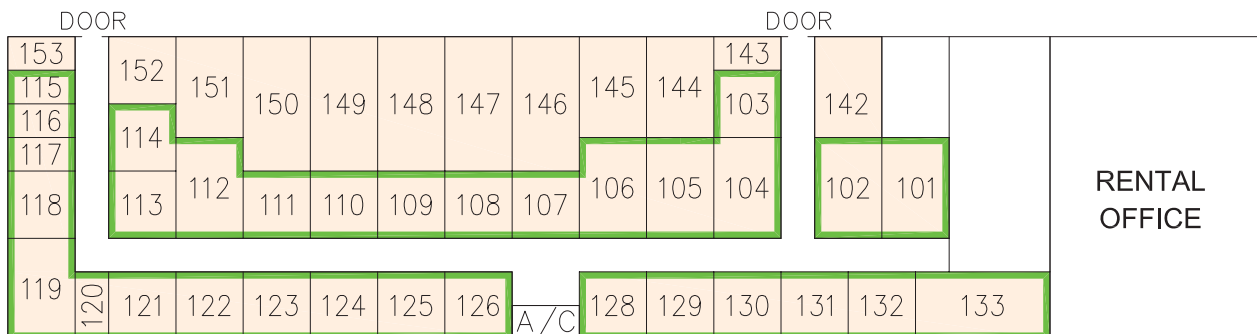

— CLIMATE CONTROLLED

U-Haul® Moving & Storage of Waxahachie

1103 West 287 Bypass, Waxahachie, TX 75165 - (972) 937-1099

E-Mail: ron_holley@uhaul.com

Mon-Thurs & Sat 7am-7pm • Friday 7am-8pm • Sunday 9am-5pm

uhaul.com

or call 1-800-GO-UHAUL

**U-BOX:
PORTABLE
MOVING & STORAGE**