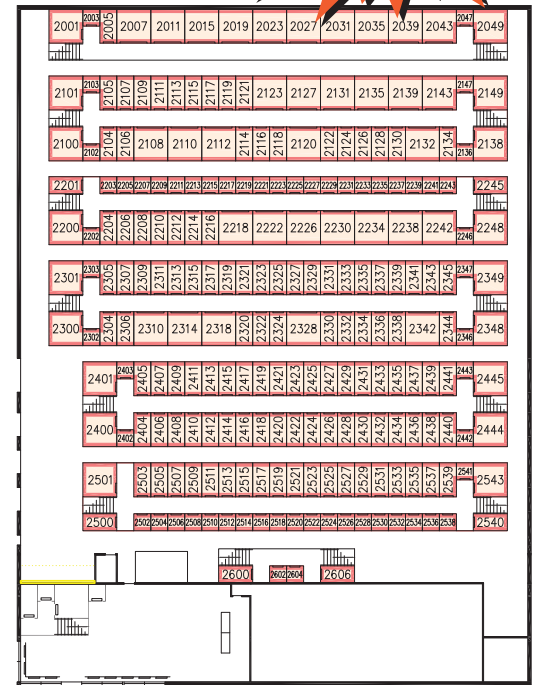

Size	Rate	YOUR ROOM #
5 x 5	\$ 34 ⁹⁵	
5 x 10	\$ 54 ⁹⁵	
10 x 10	\$ 89 ⁹⁵	
10 x 15	\$124 ⁹⁵	

Room sizes are approximated

FLOOR LEVEL

UPPER LEVEL

U-Haul® Moving & Storage of Colmar

272 Bethlehem Pike, Colmar, PA 18915 - (215) 822-2276