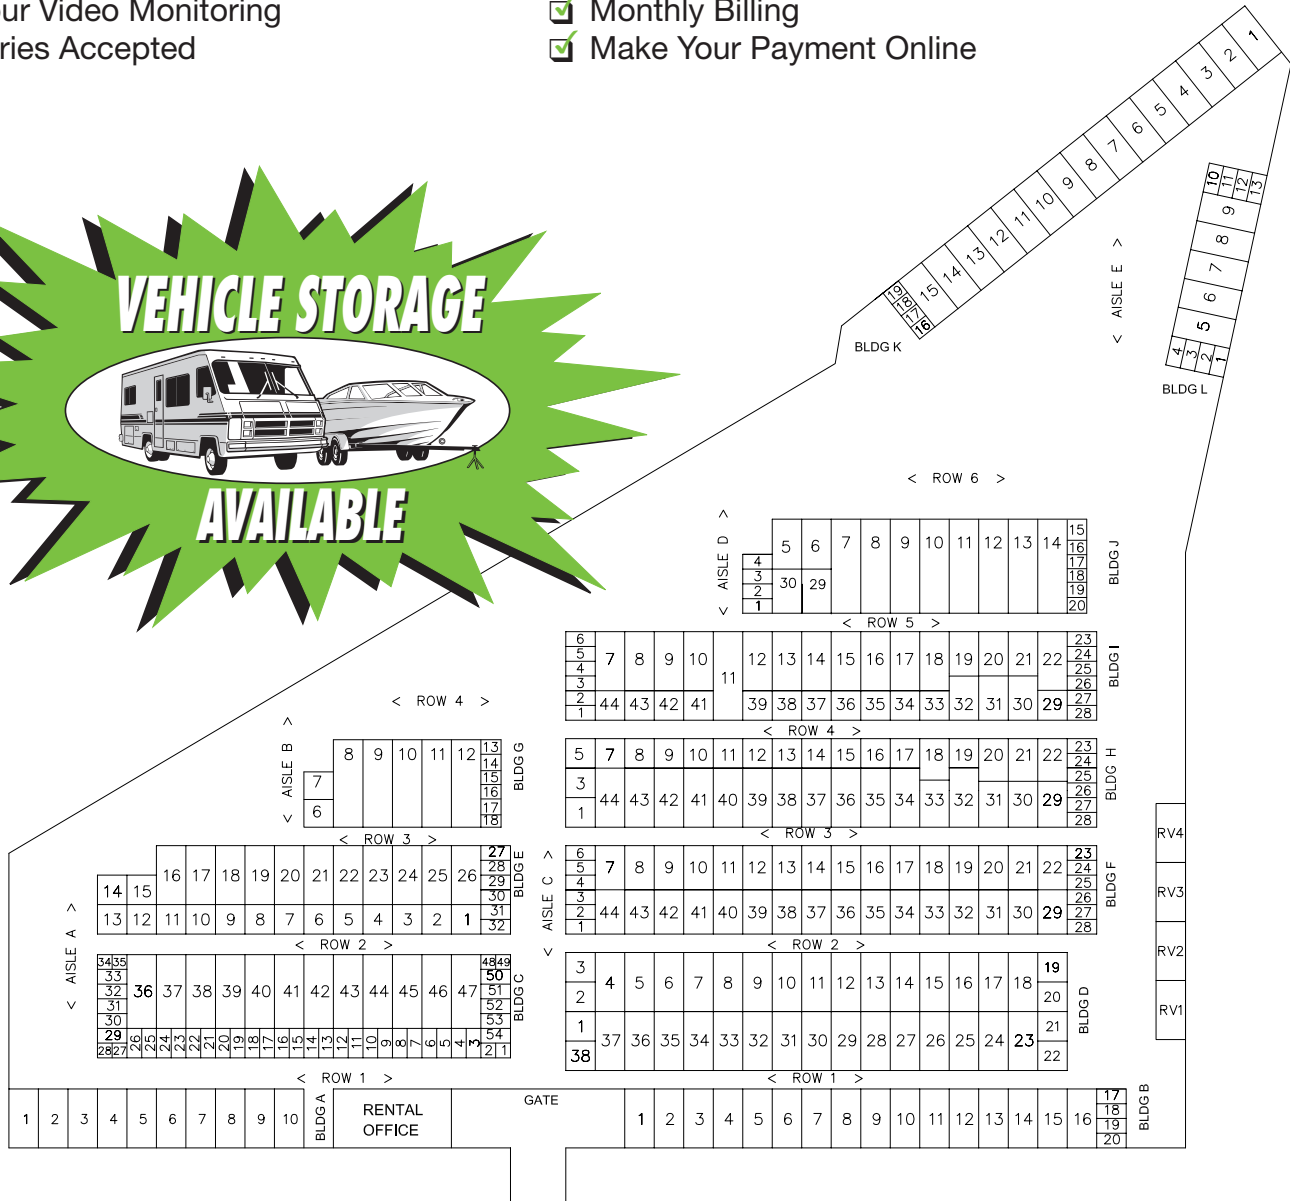

U-Haul® Storage Granville Station

8626 North Granville Road
Milwaukee, WI 53224 - (414) 365-6464

General Manager - Leianne Milison

E-Mail: leianne_milison@uhaul.com

- ✓ Extended and 24-Hours Access
- ✓ Drive-up Loading and Unloading
- ✓ Rooms Double-Locked for Added Security
- ✓ Resident Management
- ✓ 24-Hour Video Monitoring
- ✓ Deliveries Accepted

- ✓ Electronically Controlled Access
- ✓ RV/Vehicle Storage Available
- ✓ Low Cost Insurance
- ✓ Roll-up Doors Provide Convenient Access
- ✓ Monthly Billing
- ✓ Make Your Payment Online

YOUR ROOM NUMBER

THE U-HAUL® ADVANTAGE.™

- ✓ NO DEPOSIT
- ✓ Low Monthly Rates
- ✓ Your Lock/Your Key
- ✓ A Size for Every Need
- ✓ Mon-Thurs & Sat 7am-7pm
- ✓ Friday 7am-8pm
- ✓ Sunday 9am-5pm

Size	Rate
5 x 5	\$34.95
5 x 10	\$54.95
10 x 10	\$94.95
10 x 15	\$99.95

RV/VEHICLE STORAGE

Size	Rate
Parking 20'	\$44.95
Enclosed 20'	\$119.95
Enclosed 25'	\$129.95