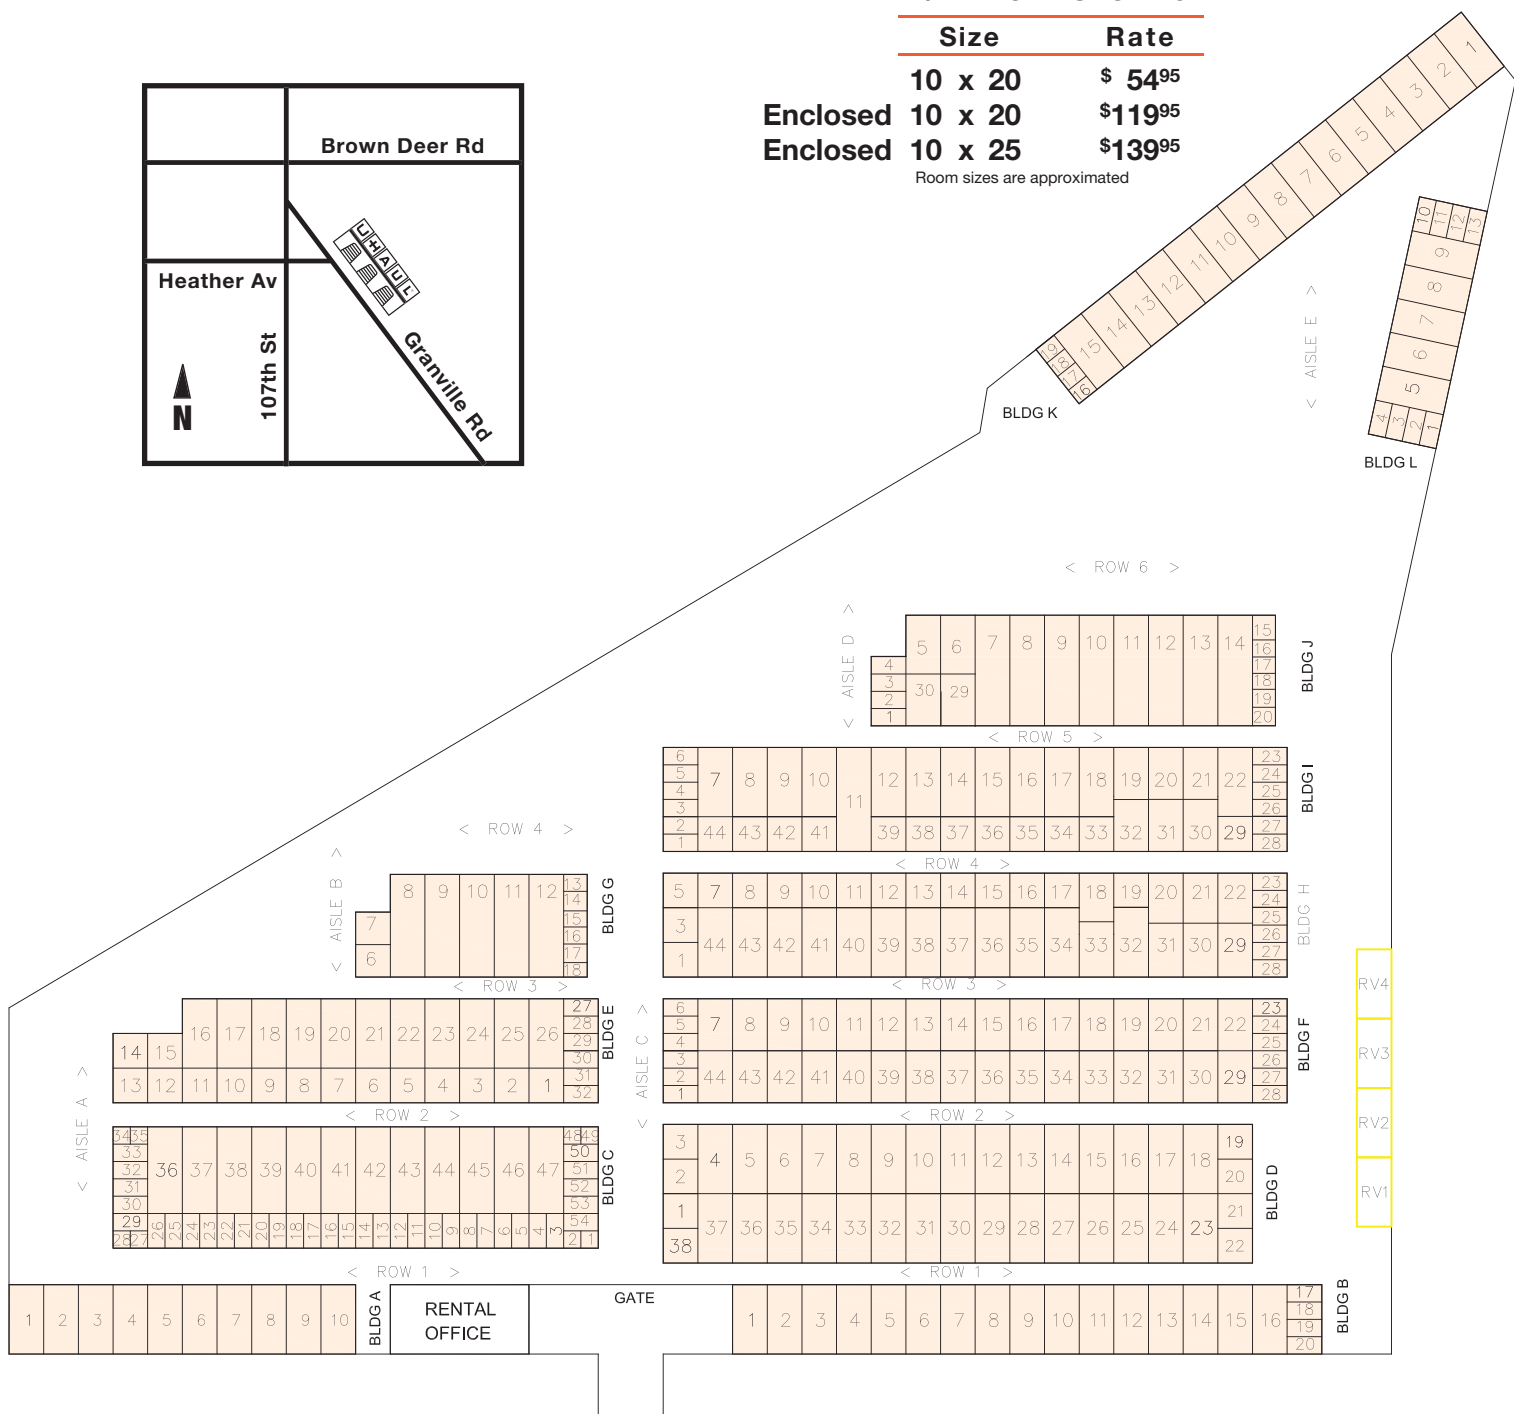

U-Haul® Moving & Storage of Granville Station

8626 North Granville Road, Milwaukee, WI 53224 - (414) 365-6464

E-Mail: leianne_milison@uhaul.com

Mon-Thurs & Sat 7am-7pm ♦ Friday 7am-8pm ♦ Sunday 9am-5pm

883-26
12/14/11

69816021(A) ©2/04 U-Haul® INT'L. Printed in the U.S.A.

**U-BOX:
PORTABLE
MOVING & STORAGE**