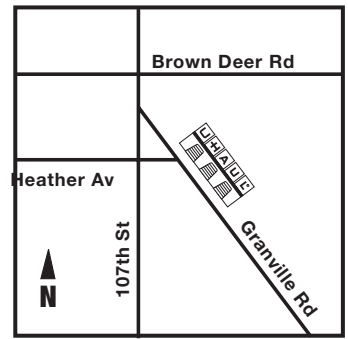

U-Haul® Storage Granville Station

8626 North Granville Road
Milwaukee, WI 53224 - (414) 365-6464

General Manager - Leianne Milison

E-Mail: leianne_milison@uhaul.com

- ✓ Extended and 24-Hours Access
- ✓ Drive-up Loading and Unloading
- ✓ Rooms Double-Locked for Added Security
- ✓ Resident Management
- ✓ 24-Hour Video Monitoring
- ✓ Deliveries Accepted