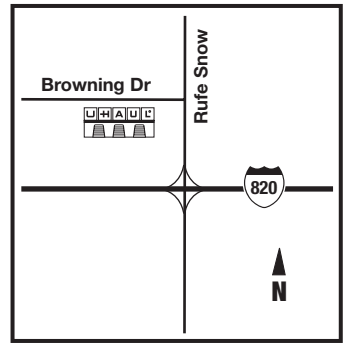

U-Haul® Storage Rufe Snow

6550 Browning Drive
North Richland Hills, TX 76180 - (817) 577-1732
General Manager - Debbie and Skip Carter
E-Mail: debbie_carter@uhaul.com