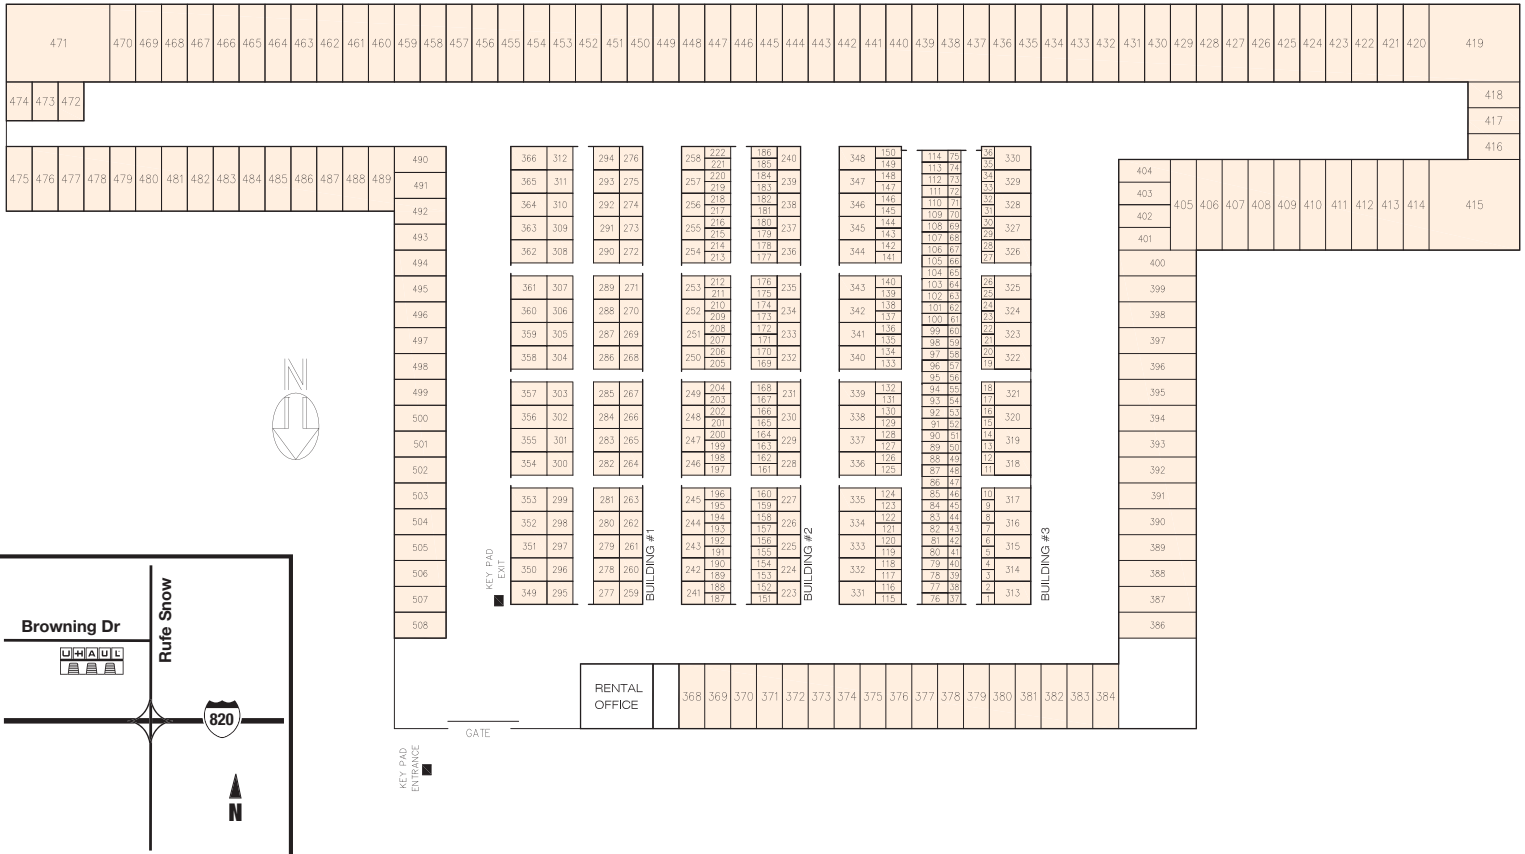

Size	Rate	YOUR ROOM #
4 x 5	\$ 24 ⁹⁵	
4 x 10	\$ 39 ⁹⁵	
9 x 9	\$ 74 ⁹⁵	
9 x 14	\$ 84 ⁹⁵	
10 x 25	\$119 ⁹⁵	

Room sizes are approximated

U-Haul® Moving & Storage of Rufe Snow

6550 Browning Drive, North Richland Hills, TX 76180 - (817) 577-1732