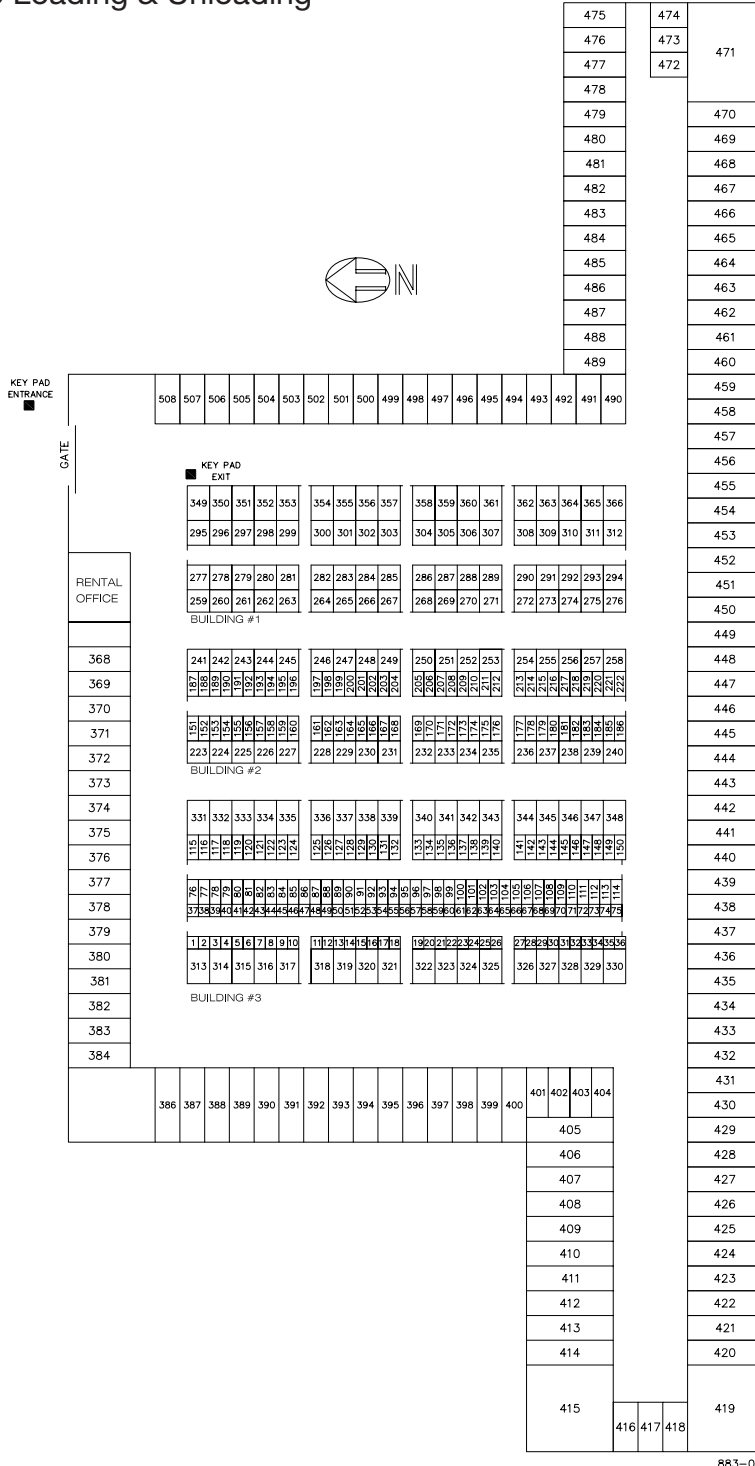

U-Haul® Storage Rufe Snow

6550 Browning Drive
 North Richland Hills, TX 76180 - (817) 577-1732
General Manager - Debbie and Skip Carter
E-Mail: debbie_carter@uhaul.com

- ✓ Extended and 24-Hour Access
- ✓ Deliveries Accepted
- ✓ Indoor Storage: Twice the Protection and Security
- ✓ Low Cost Insurance
- ✓ 24-Hour Video Monitoring
- ✓ FREE Automatic Payment Plans
- ✓ Resident Management
- ✓ FREE Use of Loading Carts
- ✓ Electronically Controlled Access
- ✓ Monthly Billing
- ✓ Drive-up Loading & Unloading
- ✓ Make Your Payment Online

THE U-HAUL® ADVANTAGE™

- ✓ NO DEPOSIT
- ✓ Low Monthly Rates
- ✓ Your Lock/Your Key
- ✓ A Size for Every Need
- ✓ Mon-Thurs & Sat 7am-7pm
- ✓ Friday 7am-8pm
- ✓ Sunday 9am-5pm

YOUR ROOM NUMBER

Size	Rate
4 x 5	\$19.95
4 x 10	\$34.95
9 x 9	\$74.95
9 x 14	\$84.95
10 x 25	\$119.95