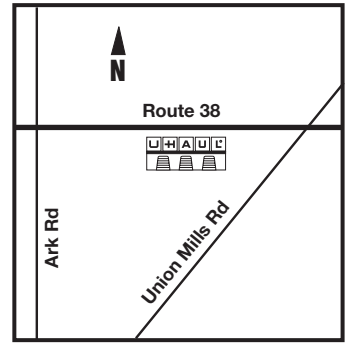

U-Haul® Storage Mount Laurel

3022 Union Mills Road Route 38
 Mount Laurel, NJ 08054 - (856) 273-2552

General Manager - Radford Tucker

E-Mail: radford_tucker@uhaul.com

- ✓ Extended and 24-Hour Access
- ✓ Electronically Controlled Access
- ✓ Personal Access Code
- ✓ Drive-up Loading/Unloading
- ✓ Extra Tall Rooms - 10ft