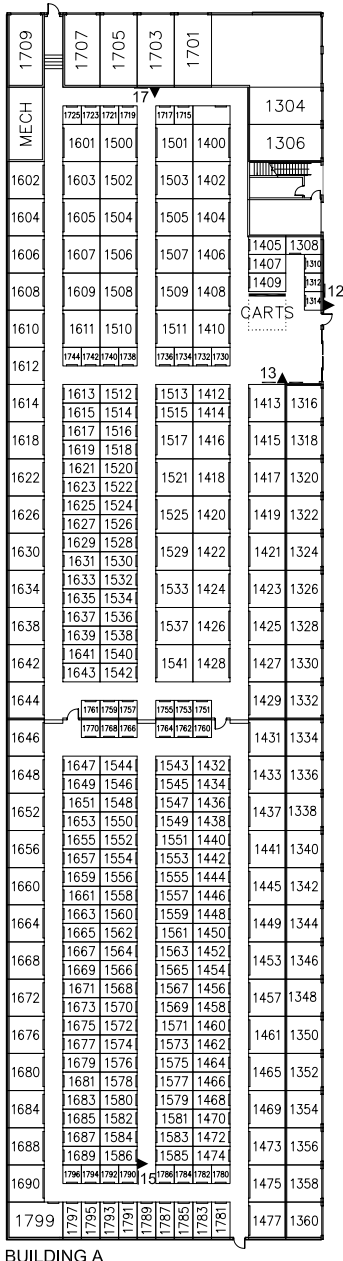

THE U-HAUL® ADVANTAGE™

- ✔ NO DEPOSIT
- ✔ Low Monthly Rates
- ✔ Your Lock/Your Key
- ✔ A Size for Every Need
- ✔ Mon-Thurs & Sat 7am-7pm
- ✔ Friday 7am-8pm
- ✔ Sunday 9am-5pm

YOUR ROOM NUMBER

Size	Rate
10 x 10	\$109.95
10 x 15	\$134.95
10 x 20	\$174.95

HEATED RATES

Size	Rate
5 x 5	\$59.95
5 x 10	\$84.95
10 x 10	\$134.95

BUILDING A

BUILDING B

BUILDING C

BUILDING D

BUILDING E

BUILDING F