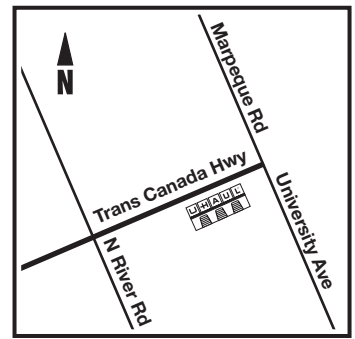

Charlottetown U-Haul® Center

18 Capital Dr
 Charlottetown, PE C1E 1E7 - (902) 626-3320
General Manager - Katrina Williams
E-Mail: katrina_williams@uhaul.com

- ✔ Heated Rooms: Just Like Your Home!
- ✔ Extended and 24-Hour Access
- ✔ Individually Alarmed Rooms
- ✔ Drive-up Loading and Unloading
- ✔ 24-Hour Video Monitoring
- ✔ Conveniently Located on the Trans Canada Highway
- ✔ Covered Loading and Unloading