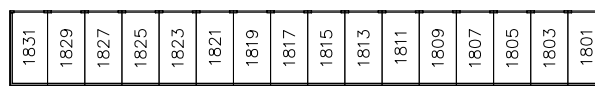

THE U-HAUL® ADVANTAGE™

- ✔ NO DEPOSIT
- ✔ Low Monthly Rates
- ✔ Your Lock/Your Key
- ✔ A Size for Every Need
- ✔ Mon-Thurs & Sat 7am-7pm
- ✔ Friday 7am-8pm
- ✔ Sunday 9am-5pm

YOUR ROOM NUMBER

Size Rate

10 x 10	\$109.95
10 x 15	\$139.95
10 x 20	\$179.95

HEATED RATES

Size	Rate
5 x 5	\$64.95
5 x 10	\$84.95
10 x 10	\$134.95

BUILDING B

BUILDING C

BUILDING D

BUILDING E

BUILDING F