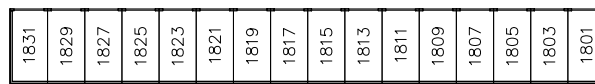

THE U-HAUL® ADVANTAGE™

- ✔ NO DEPOSIT
- ✔ Low Monthly Rates
- ✔ Your Lock/Your Key
- ✔ A Size for Every Need
- ✔ Mon-Thurs & Sat 7am-7pm
- ✔ Friday 7am-8pm
- ✔ Sunday 9am-5pm

YOUR ROOM NUMBER

Size	Rate
10 x 10	\$109.95
10 x 15	\$134.95
10 x 20	\$174.95

HEATED RATES

Size	Rate
5 x 5	\$59.95
5 x 10	\$84.95
10 x 10	\$134.95

BUILDING A

BUILDING B

BUILDING C

BUILDING D

BUILDING E

BUILDING F