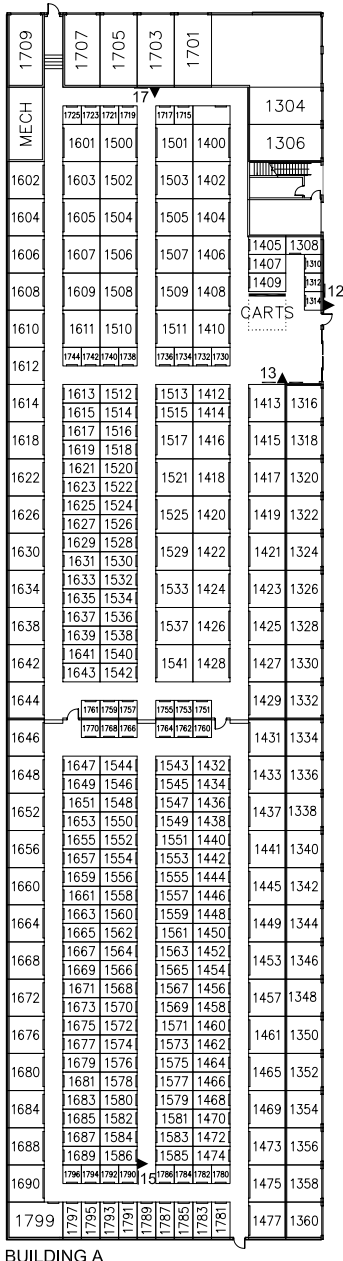

THE U-HAUL® ADVANTAGE™

- ✔ NO DEPOSIT
- ✔ Low Monthly Rates
- ✔ Your Lock/Your Key
- ✔ A Size for Every Need
- ✔ Mon-Thurs & Sat 7am-7pm
- ✔ Friday 7am-8pm
- ✔ Sunday 9am-5pm

YOUR ROOM NUMBER

Size Rate

10 x 10	\$109.95
10 x 15	\$139.95
10 x 20	\$179.95

HEATED RATES

Size	Rate
5 x 5	\$64.95
5 x 10	\$84.95
10 x 10	\$134.95

BUILDING B

BUILDING C

BUILDING D

BUILDING E

BUILDING F