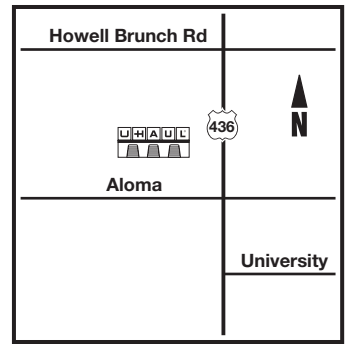

U-Haul® Center of Semoran Blvd

2055 Semoran Blvd
 Winter Park, FL 32792 - (407) 678-4467
General Manager - Judy Heinze
E-Mail: judy_heinze@uhaul.com

- ✓ Extended and 24-Hour Access
- ✓ Climate Controlled: Just Like Your Home!
- ✓ Individually Alarmed Rooms
- ✓ Low Cost Insurance
- ✓ Extra-Tall Rooms
- ✓ Covered Loading & Unloading