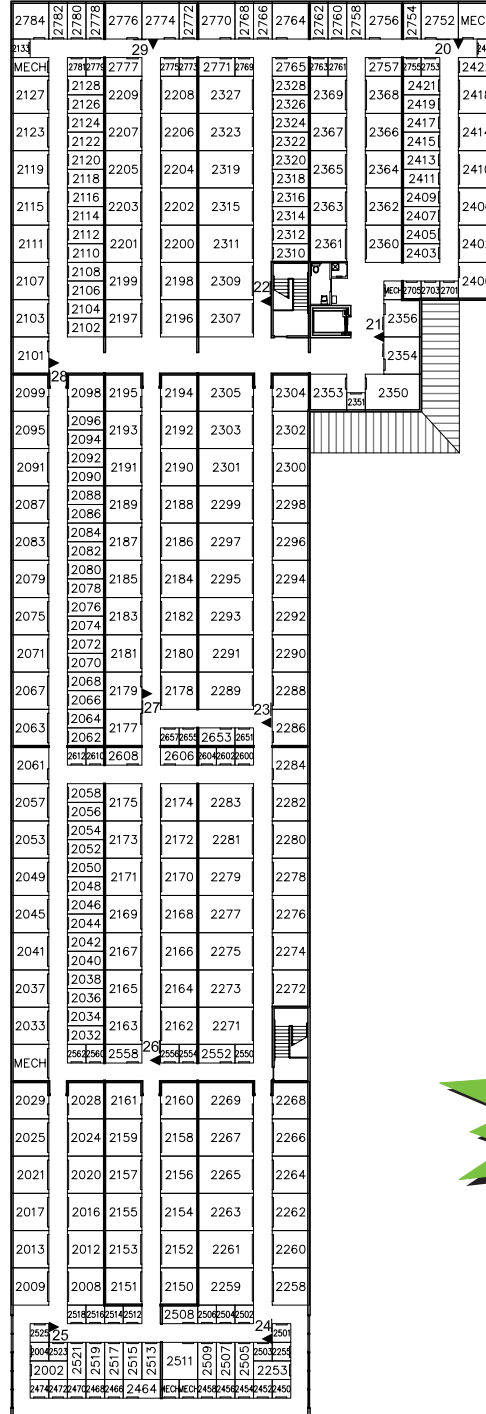

YOUR ROOM NUMBER

FIRST FLOOR

SECOND FLOOR

Size	Rate
5 x 5	\$44.95
5 x 10	\$69.95
10 x 10	\$104.95
10 x 15	\$129.95

CLIMATE CONTROL RATES

Size	Rate
5 x 5	\$49.95
5 x 10	\$74.95
10 x 10	\$119.95
10 x 15	\$169.95