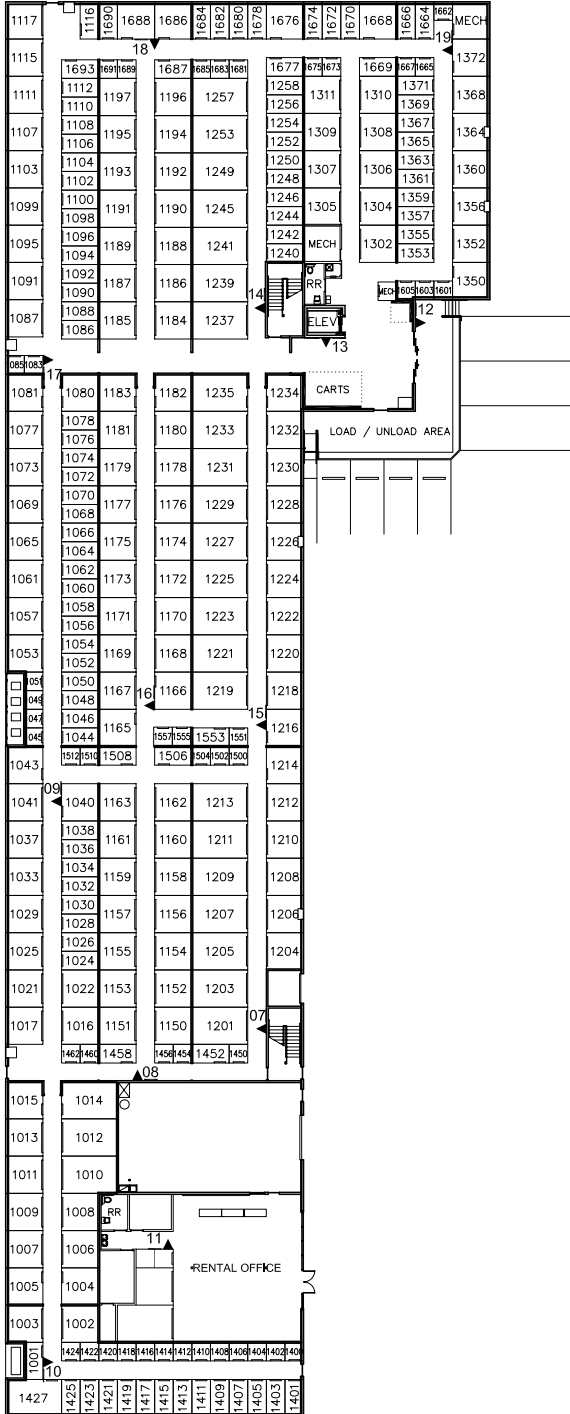

U-Haul® Center of Semoran Blvd

2055 Semoran Blvd
 Winter Park, FL 32792 - (407) 678-4467
General Manager - Judy Heinze
E-Mail: judy_heinze@uhaul.com

- ✓ Extended and 24-Hour Access
- ✓ Climate Controlled: Just Like Your Home!
- ✓ Individually Alarmed Rooms
- ✓ Low Cost Insurance
- ✓ Extra-Tall Rooms
- ✓ Covered Loading & Unloading

YOUR ROOM NUMBER

FIRST FLOOR

SECOND FLOOR

Size	Rate
5 x 5	\$44.95
5 x 10	\$69.95
10 x 10	\$104.95
10 x 15	\$129.95

CLIMATE CONTROL RATES

Size	Rate
5 x 5	\$49.95
5 x 10	\$74.95
10 x 10	\$119.95
10 x 15	\$169.95