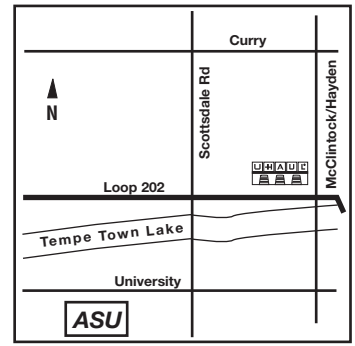

U-Haul® University

800 N McClintock
 Tempe, AZ 85281 (480) 968-0961

General Manager - Alicia Huerta

E-Mail: alicia_huerta@uhaul.com

- ✓ Drive-in Loading and Unloading
- ✓ Extended and 24-Hour Access
- ✓ 24-Hour Video Monitoring
- ✓ Electronically Controlled Access
- ✓ 24-Hour Security
- ✓ FREE Automatic Payment Plans
- ✓ Low Cost Insurance