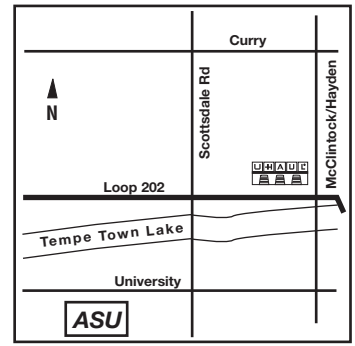

U-Haul® University

800 N McClintock
 Tempe, AZ 85281 (480) 968-0961
General Manager - Alicia Huerta
E-Mail: alicia_huerta@uhaul.com

- ✓ Drive-in Loading and Unloading
- ✓ Extended and 24-Hour Access
- ✓ 24-Hour Video Monitoring
- ✓ Electronically Controlled Access
- ✓ 24-Hour Security
- ✓ FREE Automatic Payment Plans
- ✓ Low Cost Insurance