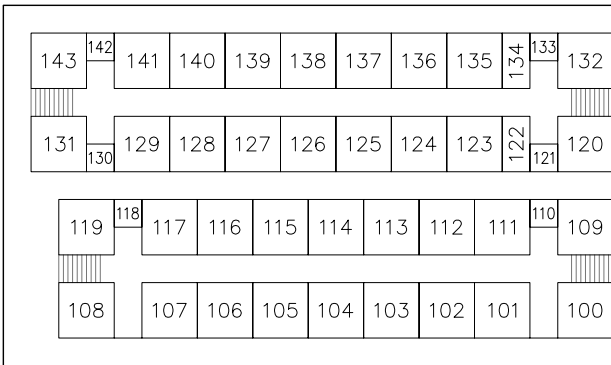

U-Haul® Center Elizabeth

1000 Sherman Avenue (at Alina)
 Elizabeth, NJ 07202 - (908) 355-6462
General Manager - Dawn Contin
E-Mail: dawn_contin@uhaul.com

- ✓ Heated Storage: Just Like Your Home!
- ✓ Indoor Storage: Twice the Protection and Security
- ✓ Double-Lock Security
- ✓ Controlled Access For Your Protection
- ✓ 24-Hour Video Monitoring
- ✓ FREE Use of Loading Carts

YOUR ROOM NUMBER

Size	Rate
5 x 5	\$89.95
5 x 10	\$124.95
10 x 10	\$159.95
10 x 15	\$214.95

'B' - UPPER LEVEL

'A' - FLOOR LEVEL

LOAD/UNLOAD AREA