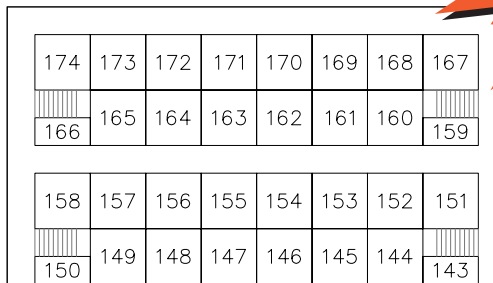

YOUR ROOM NUMBER

Size	Rate
5 x 5	\$89.95
5 x 10	\$124.95
10 x 10	\$159.95
10 x 15	\$214.95

'B' - UPPER LEVEL

'A' - FLOOR LEVEL

LOAD/UNLOAD AREA