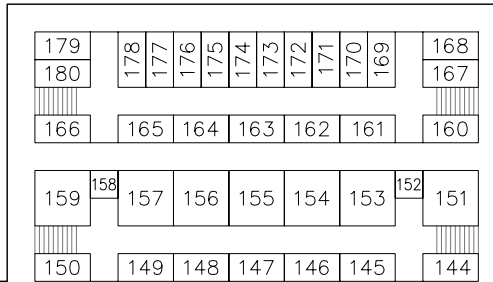

YOUR ROOM NUMBER

Size	Rate
5 x 5	\$89.95
5 x 10	\$124.95
10 x 10	\$159.95
10 x 15	\$214.95

'B' - UPPER LEVEL

'A' - FLOOR LEVEL

LOAD/UNLOAD AREA