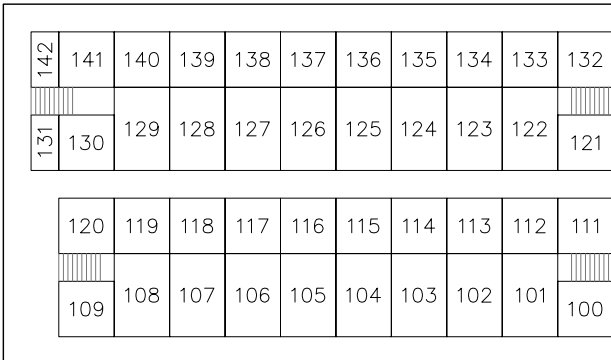

YOUR ROOM NUMBER

Size	Rate
5 x 5	\$89.95
5 x 10	\$124.95
10 x 10	\$159.95
10 x 15	\$214.95

'B' - UPPER LEVEL

'A' - FLOOR LEVEL

LOAD/UNLOAD AREA