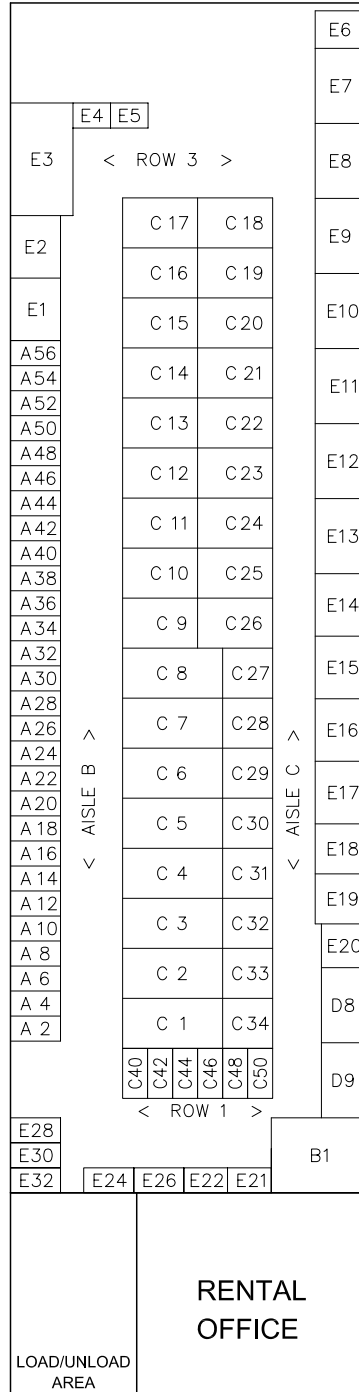

YOUR ROOM NUMBER

UPPER LEVEL

MAIN LEVEL

LOWER LEVEL

Size	Rate
4 x 8	\$64.95
8 x 8	\$94.95
8 x 12	\$134.95
8 x 16	\$184.95