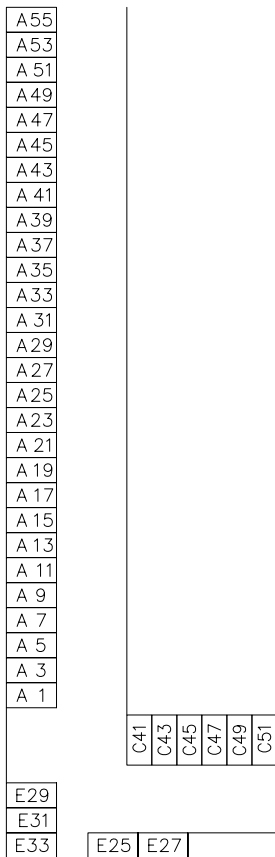

YOUR ROOM NUMBER

UPPER LEVEL

MAIN LEVEL

LOWER LEVEL

Size	Rate
4 x 8	\$64.95
8 x 8	\$94.95
8 x 12	\$134.95
8 x 16	\$184.95