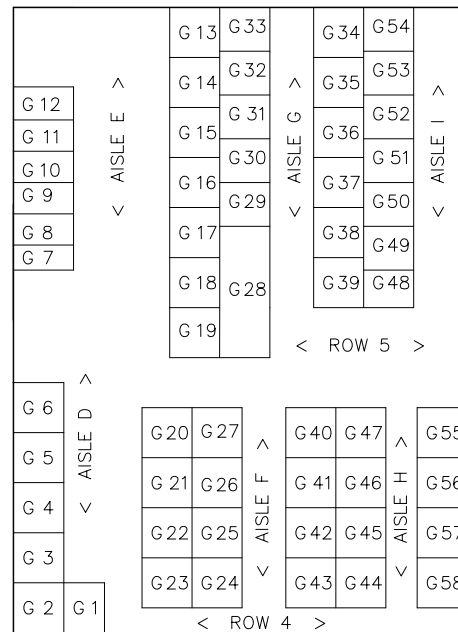

YOUR ROOM NUMBER

UPPER LEVEL

MAIN LEVEL

LOWER LEVEL

Size	Rate
4 x 8	\$64.95
8 x 8	\$94.95
8 x 12	\$134.95
8 x 16	\$184.95