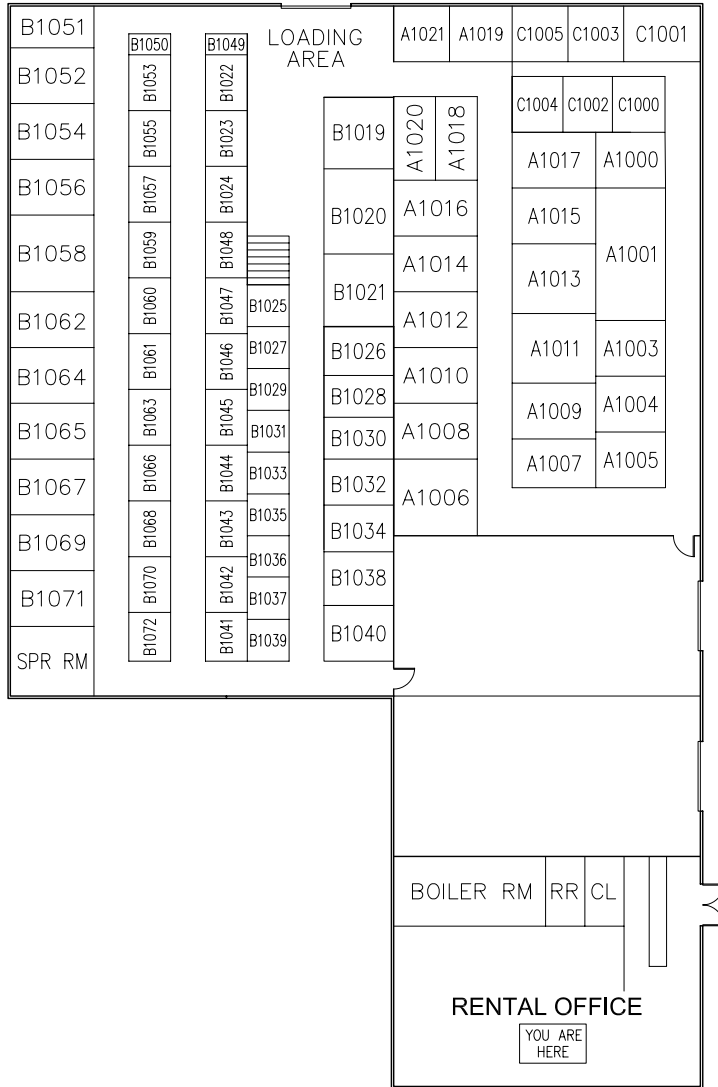

FIRST FLOOR

SECOND FLOOR

YOUR ROOM NUMBER

Size	Rate
4 x 6	\$69.95
5 x 8	\$84.95
8 x 8	\$109.95
8 x 12	\$154.95

CLIMATE CONTROL RATES

Size	Rate
7 x 7	\$129.95
8 x 11	\$154.95
11 x 11	\$179.95

THE U-HAUL® ADVANTAGE.™

- NO DEPOSIT
- Low Monthly Rates
- Your Lock/Your Key
- A Size for Every Need
- Mon-Thurs & Sat 7am-7pm
- Friday 7am-8pm
- Sunday 9am-5pm

812-27
9/23/09

Room sizes are approximated
69816021(A) ©2/04 U-HAUL® INT'L., Printed in the U.S.A.