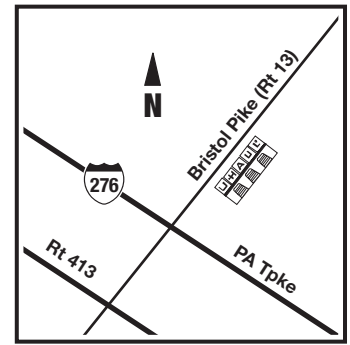

- ✓ Heated Rooms: Just Like Your Home!
- ✓ Extended and 24-Hour Access
- ✓ Drive-Up Loading and Unloading
- ✓ 24-Hour Video Monitoring
- ✓ Electronically Controlled Access
- ✓ Fire Protected: Sprinklers and Alarms
- ✓ Convenient Access Roll-up Doors
- ✓ RV/Vehicle Storage Available

- ✓ Resident Management
- ✓ Deliveries Accepted
- ✓ Low Cost Insurance
- ✓ FREE Automatic Payment Plans
- ✓ Monthly Billing
- ✓ Make Your Payment Online
- ✓ Located on Route 13 North of Exit 29 (PA Turnpike)

THE U-HAUL® ADVANTAGE™

- ✓ NO DEPOSIT
- ✓ Low Monthly Rates
- ✓ Your Lock/Your Key
- ✓ A Size for Every Need
- ✓ Mon-Thurs & Sat 7am-7pm
- ✓ Friday 7am-8pm
- ✓ Sunday 9am-5pm

YOUR ROOM NUMBER

Size	Rate
5 x 10	$74.95
10 x 10	$119.95
10 x 15	$164.95
10 x 20	$214.95

HEATED RATES

Size	Rate
5 x 5	$64.95
5 x 10	$79.95
10 x 10	$124.95
10 x 15	$169.95