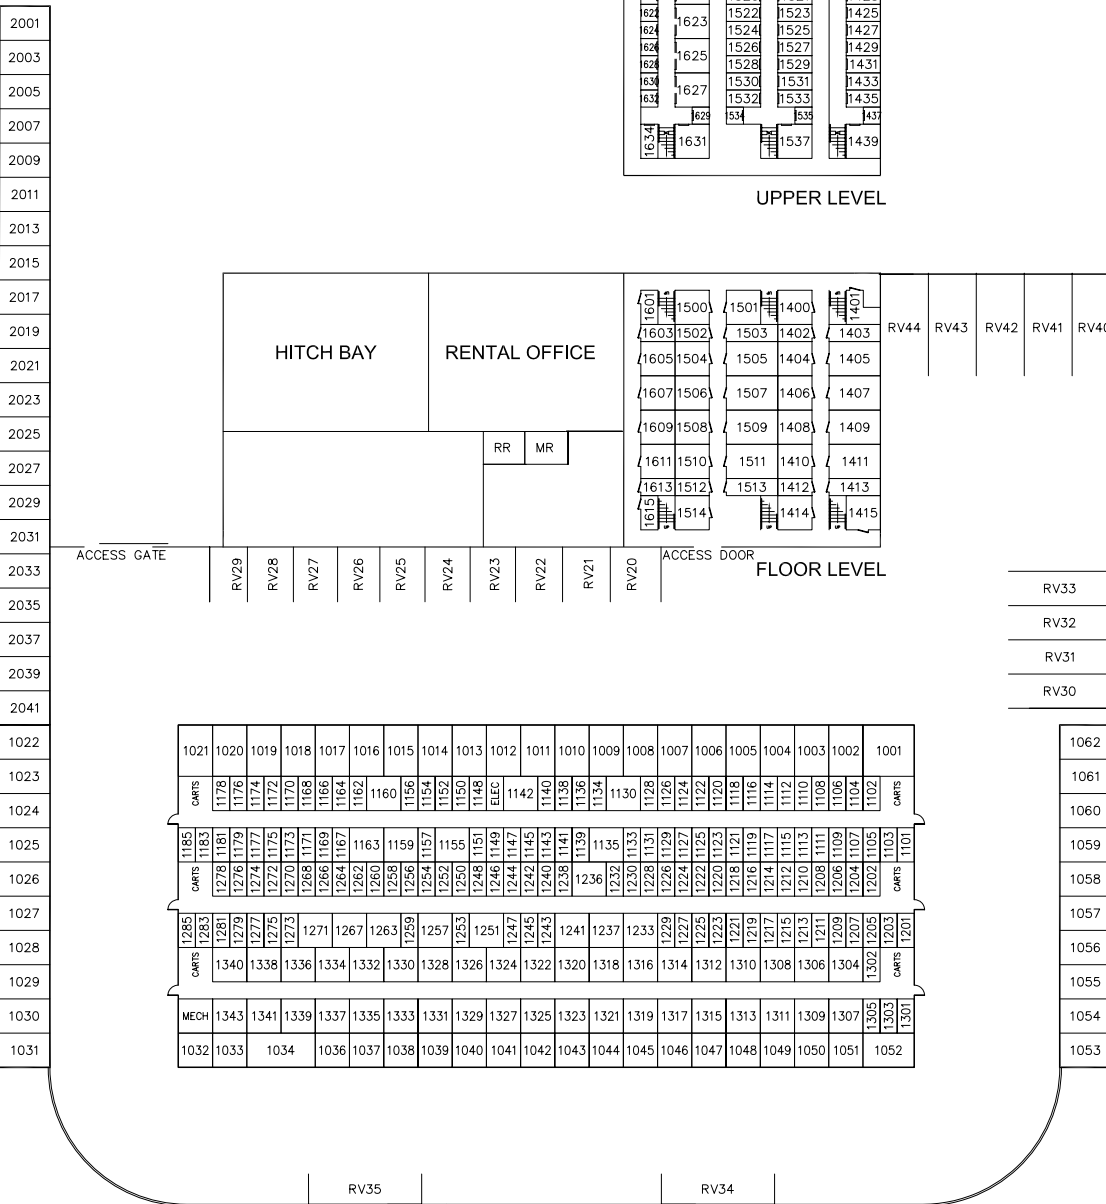

RV/VEHICLE STORAGE

Size	Rate
10 x 20	$69.95
10 x 30	$74.95

- 2001
- 2003
- 2005
- 2007
- 2009
- 2011
- 2013
- 2015
- 2017
- 2019
- 2021
- 2023
- 2025
- 2027
- 2029
- 2031
- 2033
- 2035
- 2037
- 2039
- 2041
- 1022
- 1023
- 1024
- 1025
- 1026
- 1027
- 1028
- 1029
- 1030
- 1031

- 1062
- 1061
- 1060
- 1059
- 1058
- 1057
- 1056
- 1055
- 1054
- 1053