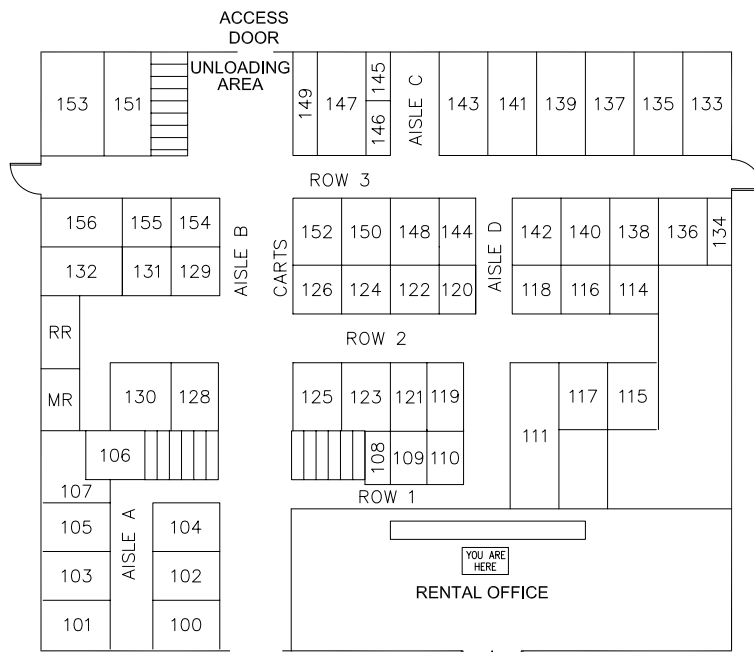

### YOUR ROOM NUMBER

Size	Rate
6 x 4	\$39.95
6 x 8	\$54.95
8 x 8	\$64.95
8 x 11	\$79.95

RV/VEHICLE STORAGE	
Size	Rate
10 x 20	\$49.95
10 x 40	\$64.95

**SECOND FLOOR**

**FIRST FLOOR**