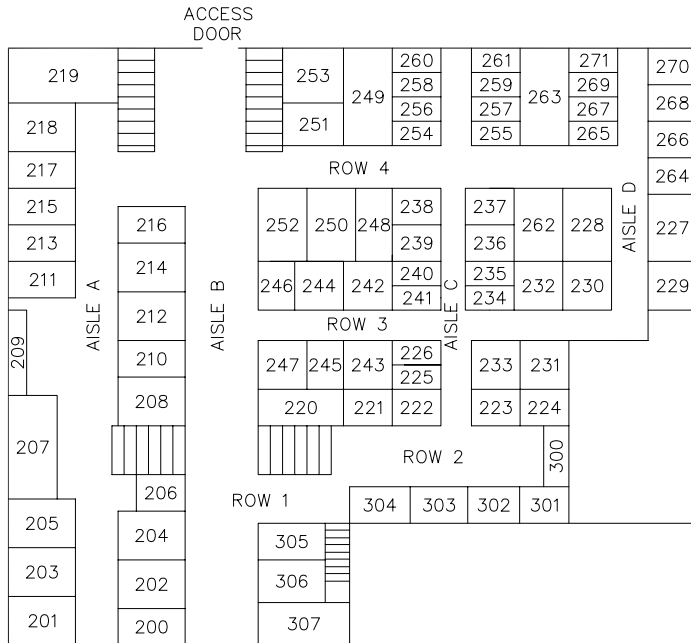

### YOUR ROOM NUMBER

Size	Rate
6 x 4	\$39.95
6 x 8	\$54.95
8 x 8	\$64.95
8 x 11	\$79.95

RV/VEHICLE STORAGE	
Size	Rate
10 x 20	\$49.95
10 x 40	\$64.95

**SECOND FLOOR**

**FIRST FLOOR**