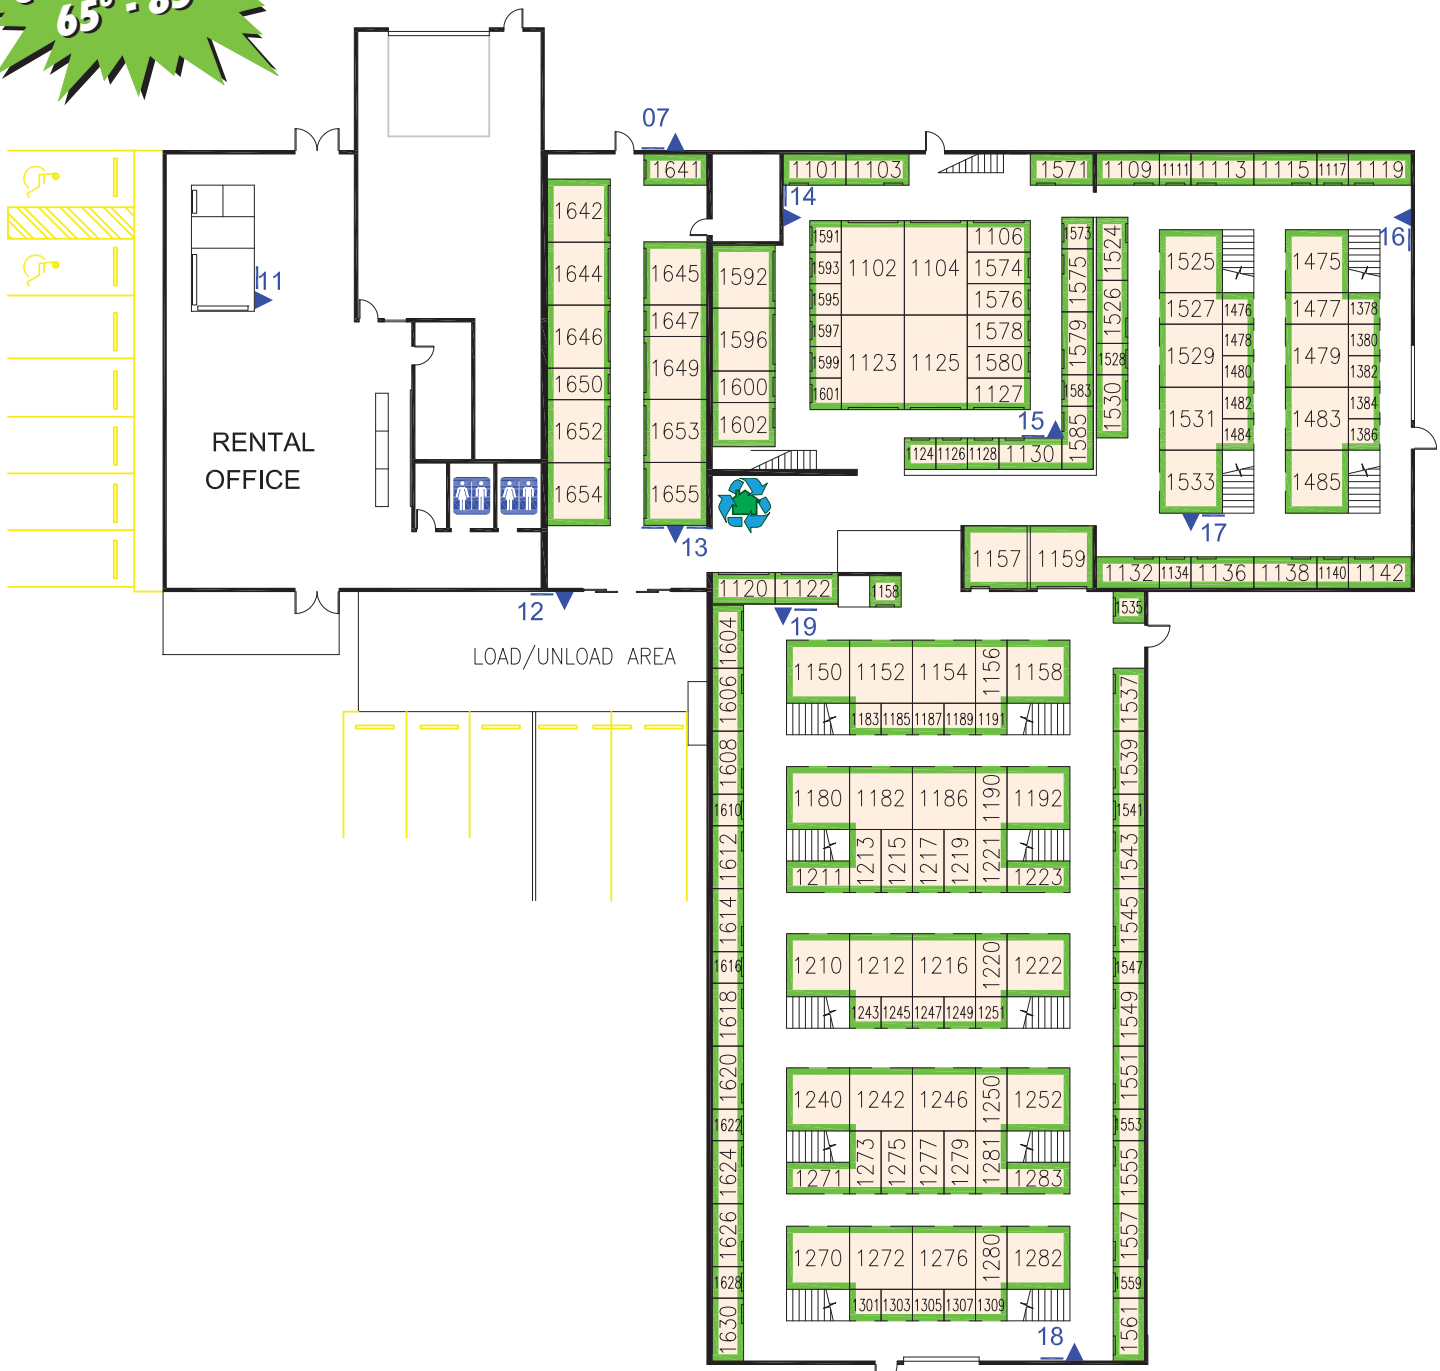

Your Storage Place™ OF EASTON

Jose Rivera

General Manager
Team Member Since 2008

U-HAUL STANDARD ADVANTAGES

- NO DEPOSIT OR ADMINISTRATIVE FEES
- Individually Alarmed Rooms
- Indoor Storage: Twice the Protection and Security
- Electronically Controlled Access
- Personal Access Card
- Drive-Up Load and Unload
- 24-Hour Video and Audio Monitoring
- Extra Tall Rooms
- Customer Re-Use Center: Neighbors Helping Neighbors
- Clean Restrooms
- FREE** Use of Loading Carts
- A Room For Every Need
- FREE** Online Account Management

Located Inside 25th St Shopping Center

OPTIONAL SERVICES

- Extended & 24-Hour Access \$ 5 and up per mo.
- Package Signing & Receiving Per Box/Per Mo.
- Storage Insurance \$ 6 and up per mo.
- Dumpster Use \$ 8 and up per use

Size	Rate	YOUR ROOM #
5 x 5	\$ 49 ⁹⁵	
5 x 10	\$ 74 ⁹⁵	
10 x 10	\$114 ⁹⁵	
10 x 15	\$149 ⁹⁵	

Room sizes are approximated

— CLIMATE CONTROLLED

U-Haul® Moving & Storage of Easton

2413 Nazareth Road, Easton, PA 18045 - (610) 250-7893