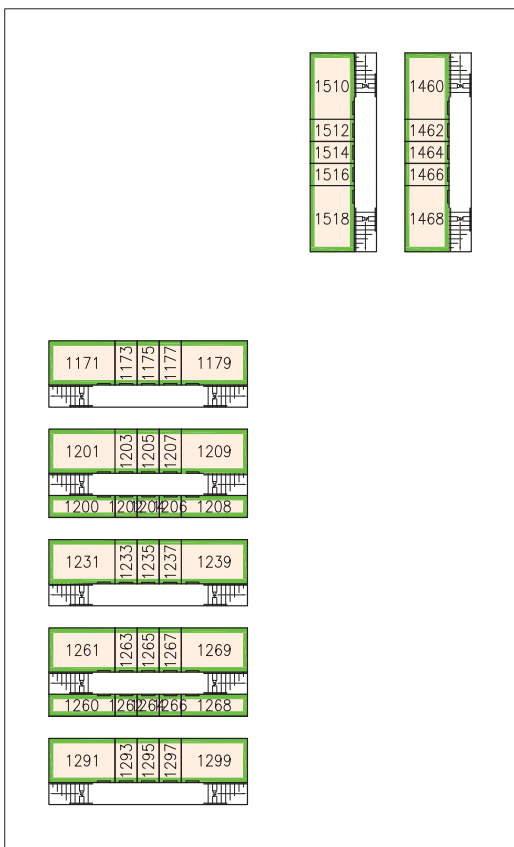

Size	Rate	YOUR ROOM #
5 x 5	\$ 49 ⁹⁵	
5 x 10	\$ 74 ⁹⁵	
10 x 10	\$114 ⁹⁵	
10 x 15	\$149 ⁹⁵	

Room sizes are approximated

— CLIMATE CONTROLLED

U-Haul® Moving & Storage of Easton

2413 Nazareth Road, Easton, PA 18045 - (610) 250-7893

BLDG. C

BLDG. A

UPPER LEVEL

BLDG. K

BLDG. L

BLDG. M