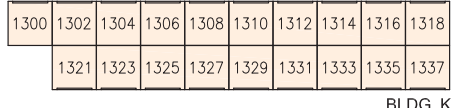

Size	Rate	YOUR ROOM #
5 x 5	\$ 49 ⁹⁵	
5 x 10	\$ 74 ⁹⁵	
10 x 10	\$114 ⁹⁵	
10 x 15	\$149 ⁹⁵	

Room sizes are approximated

— CLIMATE CONTROLLED

U-Haul® Moving & Storage of Easton

2413 Nazareth Road, Easton, PA 18045 - (610) 250-7893

BLDG. C

BLDG. A

UPPER LEVEL

BLDG. K

BLDG. L

BLDG. M