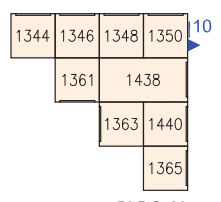

Size	Rate	YOUR ROOM #
5 x 5	\$ 49 ⁹⁵	
5 x 10	\$ 74 ⁹⁵	
10 x 10	\$114 ⁹⁵	
10 x 15	\$149 ⁹⁵	

Room sizes are approximated

— CLIMATE CONTROLLED

U-Haul® Moving & Storage of Easton

2413 Nazareth Road, Easton, PA 18045 - (610) 250-7893

BLDG. C

BLDG. A

UPPER LEVEL

BLDG. K

BLDG. L

BLDG. M