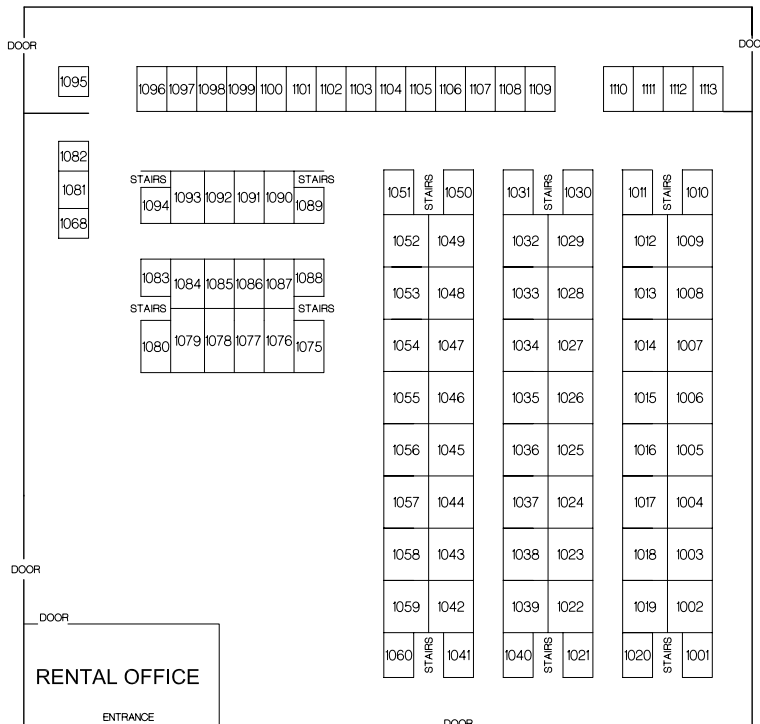

# U-Haul® Center Cocoa

213 Dixie Lane  
 Rockledge, FL 32955 - (321) 632-7874  
**General Manager - Michael McLaughlin**  
**E-Mail: michael\_mclaughlin@uhaul.com**

- ✓ Indoor Storage: Twice the Protection and Security
- ✓ Make Your Payment Online
- ✓ Controlled Access for Your Protection
- ✓ Monthly Billing
- ✓ Convenient Loading Docks
- ✓ Low Cost Insurance
- ✓ Clean, Dry, Secure
- ✓ FREE Use of Loading Carts
- ✓ Deliveries Accepted

### THE U-HAUL® ADVANTAGE™

- ✓ NO DEPOSIT
- ✓ Low Monthly Rates
- ✓ Your Lock/Your Key
- ✓ A Size for Every Need
- ✓ Mon-Thurs & Sat 7am-7pm
- ✓ Friday 7am-8pm
- ✓ Sunday 9am-5pm

### YOUR ROOM NUMBER

Size	Rate
4 x 8	\$44.95
4 x 12	\$59.95
8 x 12	\$79.95
8 x 14	\$94.95

FLOOR LEVEL

781-66  
7/6/09

Room sizes are approximated  
 69816021(A) ©2/04 U-HAUL® INT'L., Printed in the U.S.A.