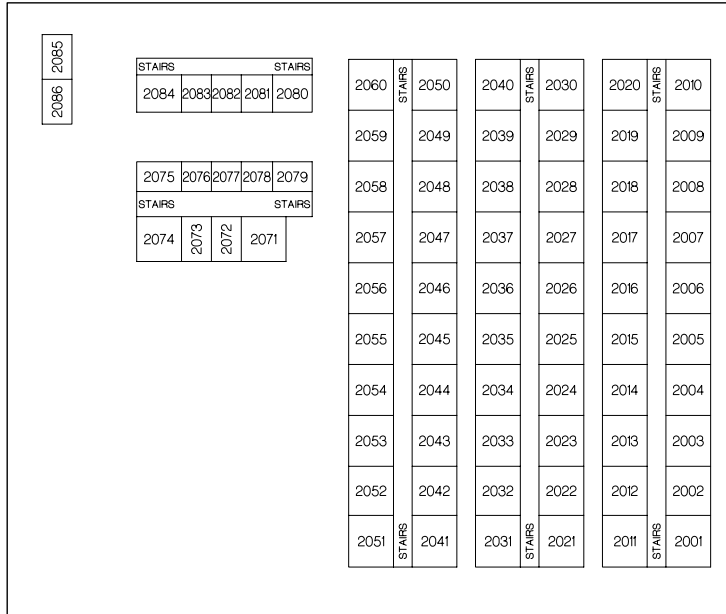

# U-Haul® Center Cocoa

213 Dixie Lane  
 Rockledge, FL 32955 - (321) 632-7874  
**General Manager - Michael McLaughlin**  
**E-Mail: michael\_mclaughlin@uhaul.com**

- ✓ Indoor Storage: Twice the Protection and Security
- ✓ Make Your Payment Online
- ✓ Controlled Access for Your Protection
- ✓ Monthly Billing
- ✓ Convenient Loading Docks
- ✓ Low Cost Insurance
- ✓ Clean, Dry, Secure
- ✓ FREE Use of Loading Carts
- ✓ Deliveries Accepted

### YOUR ROOM NUMBER

Size	Rate
4 x 8	\$44.95
4 x 12	\$59.95
8 x 12	\$79.95
8 x 14	\$94.95

FLOOR LEVEL

781-66  
7/6/09

Room sizes are approximated  
 69816021(A) ©2/04 U-HAUL® INT'L., Printed in the U.S.A.