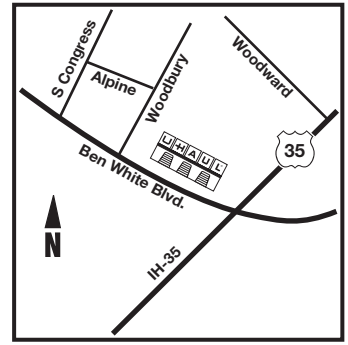

- ✓ Indoor Storage: Twice the Protection and Security
- ✓ Online Payments
- ✓ Resident Management
- ✓ Low Cost Insurance
- ✓ Rooms Double-Locked for Added Security
- ✓ FREE Use of Loading Carts
- ✓ Humidity Controlled
- ✓ Monthly Billing
- ✓ FREE Automatic Payment Plans
- ✓ Deliveries Accepted
- ✓ Extended Hour Access
- ✓ Reserve Online @ uhaul.com

THE U-HAUL® ADVANTAGE™

- ✓ NO DEPOSIT
- ✓ Low Monthly Rates
- ✓ Your Lock/Your Key
- ✓ A Size for Every Need
- ✓ Mon-Thurs & Sat 7am-7pm
- ✓ Friday 7am-8pm
- ✓ Sunday 9am-5pm

YOUR ROOM NUMBER

Size	Rate
5 x 5	$39.95
5 x 10	$69.95
10 x 10	$79.95
10 x 15	$139.95

447	446	445	444	443	442	441	440	439	438	437	436	435		
AISLE A														
ROW 1	398	396	399	400	401	402	403						ROW 2	
	397		395	394	393	392	391							
AISLE B														
DN														
363 364 365 366 367 368														
362 361 360 359 358														
AISLE C														
ROW 1	301	302	304	306	307	308	309	310	311	312	314	315	316	317
		303	305											

BUILDING 1 - UPPER LEVEL

115	ROW 2	ROW 2	200	
114	116	141		
113	117	140	199	
112	118	139		
111	119	138	147	162
110	120	137	148	161
109	121	136	149	160
108	122	135	150	159
107	123	134	151	158
106	124	133	152	157
105	125	132	153	
104	126	131	154	
103	127	130	155	
102	128	129	156	
101	ROW 1	ROW 1		

BUILDING 2

AISLE A							
236	235	234	233	232	231	230	229
ROW 1							
237	238	239	240	241	242	243	
AISLE B							
DN							
271	270	269	268	267	266		
UP							
201	202	203	204	205	206		
AISLE C							

BUILDING 1 - LOWER LEVEL

RENTAL OFFICE

DRIVING DIRECTIONS

EASTBOUND - Hwy 71/ Ben White Blvd - Exit South Congress, turn left onto South Congress. Past the Post Office turn right onto Alpine. Turn right on Woodbury. U-Haul is on the left.

SOUTHBOUND - IH 35 - Exit Woodward/St Edward's. Go past the light @ Woodward, veer right on Hwy 71/Ben White Blvd. U-Haul is on the right.

Westbound & Northbound review directional map above.