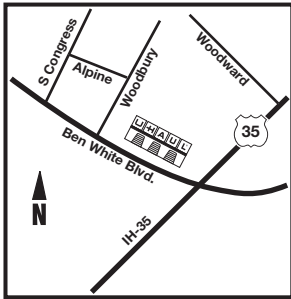

447	446	445	444	443	442	441	440	439	438	437	436	435		
AISLE A														
398	396	399	400	401	402	403								
	395	394	393	392	391									
AISLE B														
397	363	364	365	366	367	368								
	362	361	360	359	358									
AISLE C														
301	302	304	306	307	308	309	310	311	312	313	314	315	316	317
	303	305	308	309	310	311	312	313	314	315	316	317		

BUILDING 1 - UPPER LEVEL

AISLE A							
236	235	234	233	232	231	230	229
AISLE B							
201	237	238	239	240	241	242	243
	271	270	269	268	267	266	
AISLE C							
201	202	203	204	205	206		

BUILDING 1 - LOWER LEVEL

115	ROW 2	ROW 2		
114	116	141	200	
113	117	140	199	
112	118	139	147	162
111	119	138	148	161
110	120	137	149	160
109	121	136	150	159
108	122	135	151	158
107	123	134	152	157
106	124	133	153	
105	125	132	154	
104	126	131	155	
103	127	130	156	
102	128	129		
101	ROW 1	ROW 1		

BUILDING 2