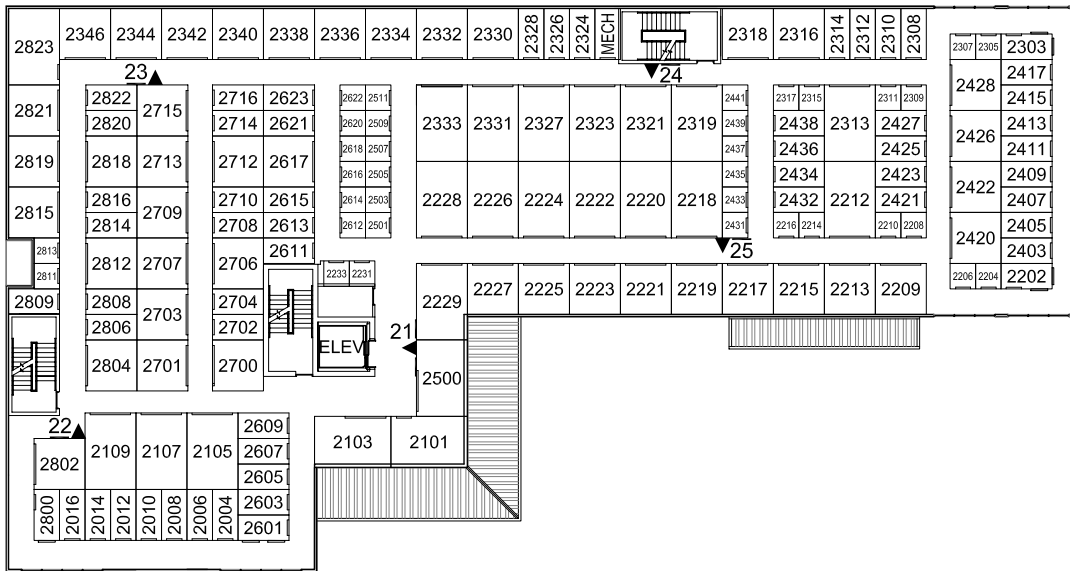

THE U-HAUL® ADVANTAGE™

- ✓ NO DEPOSIT
- ✓ Low Monthly Rates
- ✓ Your Lock/Your Key
- ✓ A Size for Every Need
- ✓ Mon-Thurs & Sat 7am-7pm
- ✓ Friday 7am-8pm
- ✓ Sunday 9am-5pm

YOUR ROOM NUMBER

Size	Rate
5 x 5	\$44.95
5 x 10	\$74.95
10 x 10	\$109.95
10 x 15	\$144.95

CLIMATE CONTROL RATES

Size	Rate
5 x 5	\$59.95
5 x 10	\$89.95
10 x 10	\$149.95
10 x 15	\$199.95

SECOND FLOOR

FIRST FLOOR