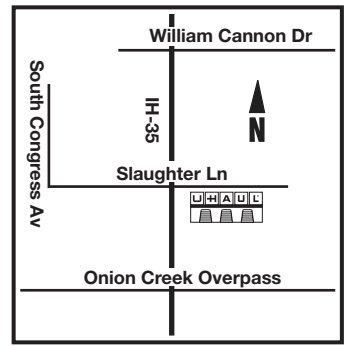

U-Haul® Slaughter Lane

9001 South IH35 Northbound
Austin, TX 78744 - (512) 280-3232

General Manager - Robert Harris

E-Mail: robert_harris@uhaul.com

- ✓ Climate Controlled: Just Like Your Home!
- ✓ Individually Alarmed Rooms
- ✓ Indoor Storage: Twice the Protection and Security
- ✓ 24-Hour Video Monitoring
- ✓ FREE Automatic Payment Plans
- ✓ Make Your Payment Online
- ✓ Large Self-Service Elevator
- ✓ Covered Loading and Unloading
- ✓ Conveniently Located Near Onion Creek
- ✓ Deliveries Accepted
- ✓ University of Texas Students Welcome!

THE U-HAUL® ADVANTAGE™

- ✓ NO DEPOSIT
- ✓ Low Monthly Rates
- ✓ Your Lock/Your Key
- ✓ A Size for Every Need
- ✓ Mon-Thurs & Sat 7am-7pm
- ✓ Friday 7am-8pm
- ✓ Sunday 9am-5pm

YOUR ROOM NUMBER

Size	Rate
5 x 5	$44.95
5 x 10	$74.95
10 x 10	$109.95
10 x 15	$144.95

CLIMATE CONTROL RATES

Size	Rate
5 x 5	$59.95
5 x 10	$89.95
10 x 10	$149.95
10 x 15	$199.95