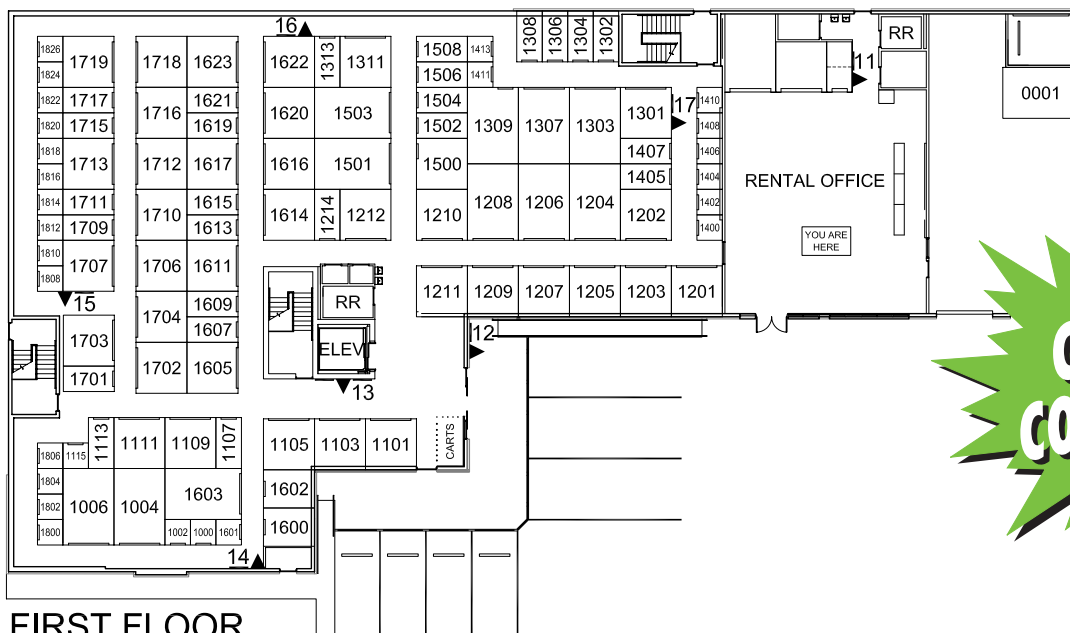

THE U-HAUL® ADVANTAGE™

- ✓ NO DEPOSIT
- ✓ Low Monthly Rates
- ✓ Your Lock/Your Key
- ✓ A Size for Every Need
- ✓ Mon-Thurs & Sat 7am-7pm
- ✓ Friday 7am-8pm
- ✓ Sunday 9am-5pm

YOUR ROOM NUMBER

Size	Rate
5 x 5	\$44.95
5 x 10	\$74.95
10 x 10	\$109.95
10 x 15	\$144.95

CLIMATE CONTROL RATES

Size	Rate
5 x 5	\$59.95
5 x 10	\$89.95
10 x 10	\$149.95
10 x 15	\$199.95

SECOND FLOOR

FIRST FLOOR