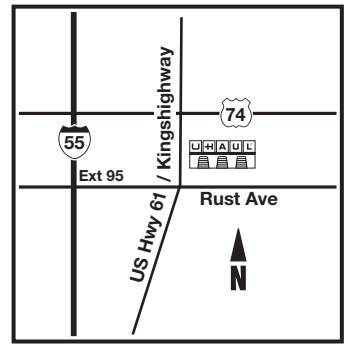

## U-Haul® Cape Girardeau

740 South Kingshighway  
 Cape Girardeau, MO 63701 - (573) 334-3348  
**General Manager** - Jeremiah Rosenstengel  
**E-Mail:** jeremiah\_rosenstengel@uhaul.com

- ✓ Indoor Storage: Twice the Protection and Security
- ✓ Drive-up Loading and Unloading
- ✓ 24-Hour Video Monitoring
- ✓ Clean, Dry, Secure
- ✓ Padlocks, Boxes, Packing Supplies
- ✓ Deliveries Accepted